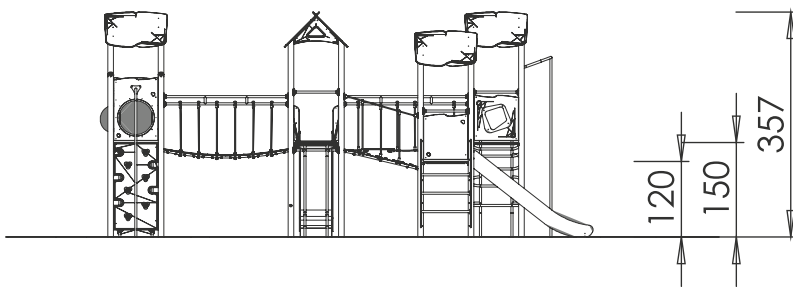

Information about the product

Dimensions	760 x 782 cm
Safety zone	1110 x 1132 cm
Safety zone area	83 m ²
Overall height	357 cm
Free fall height	163 cm
Amount of users	33
Product complies with EN 1176-1:2017-12	Yes
Availability of spare parts	Yes
Age range	3-12

According to EN 1176-1:2017-12 norm, the product requires applying a safety surface according to the product's free fall height.

Functions

Sliding

Climbing

Socializing

SCALE 1:120

SCALE 1:100

Materials

Solid construction: made of recycled steel IS235JR, powder galvanized and covered in powder coating paint.

Bars and poles: stainless steel AISI 304

Multilayer sheets manu - factured from reclaimed and recycled marine waste, such as fishing nets, ropes, and trawls. UV resistant.

Plates of the walls made of colourful 13 mm hpl.

Polypropylene ropes pp - multisplit type with a steel core and a diameter of 16 mm