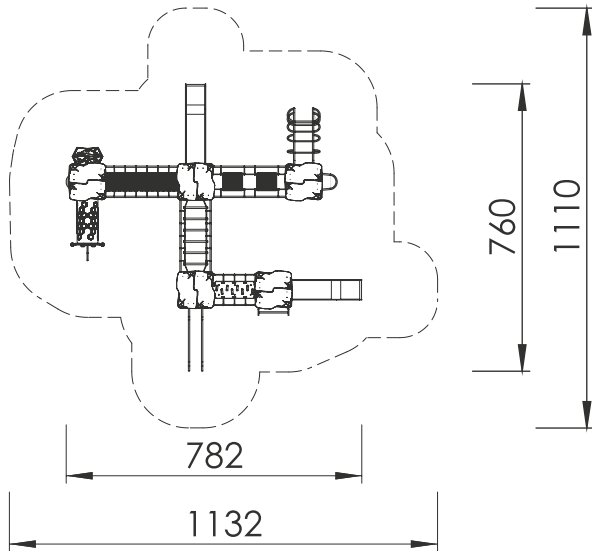

Information about the product

Dimensions	760 x 782 cm
Safety zone	1110 x 1132 cm
Safety zone area	83 m ²
Overall height	357 cm
Free fall height	163 cm
Amount of users	33
Product complies with EN 1176-1:2017-12	Yes
Availability of spare parts	Yes
Age range	3-12

According to EN 1176-1:2017-12 norm, the product requires applying a safety surface according to the product's free fall height.

Functions

Sliding

Climbing

Socializing

SCALE 1:120

SCALE 1:100

Materials

Solid construction: made of recycled steel IS235JR, powder galvanized and covered in powder coating paint.

Bars and poles: stainless steel AISI 304

Multilayer sheets manu - factured from reclaimed and recycled marine waste, such as fishing nets, ropes, and trawls. UV resistant.

Plates of the walls made of colourful 13 mm hpl.

Polypropylene ropes pp - multisplit type with a steel core and a diameter of 16 mm